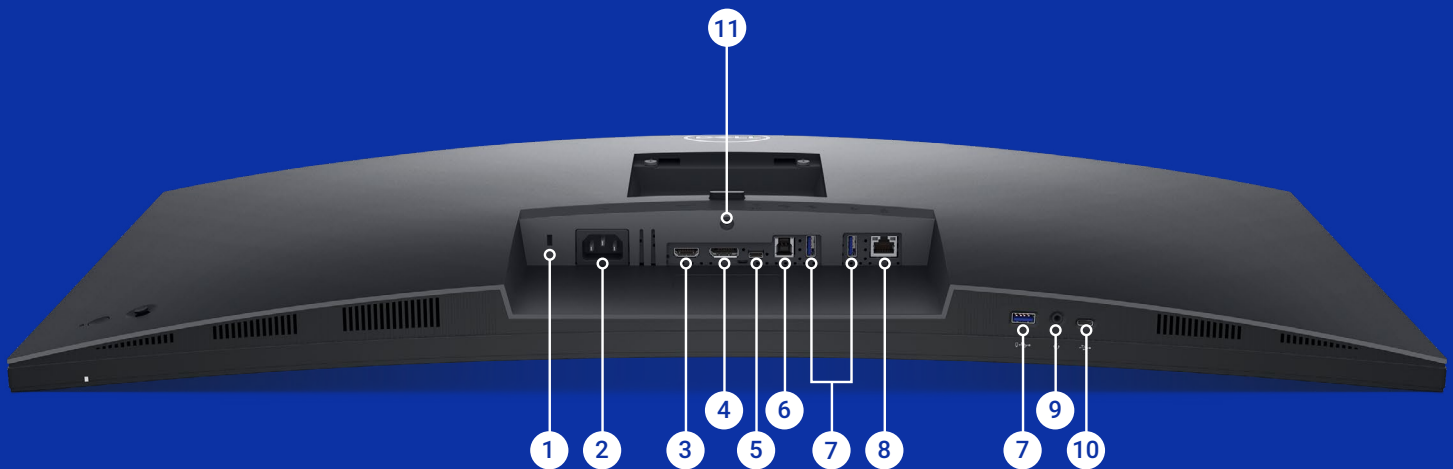

Ports & Slots

1	Security lock slot¹	8	RJ45
2	Power connector	9	3.5mm headphone jack
3	HDMI	10	USB 3.2 Gen1 Type-C downstream
4	DisplayPort 1.2	11	Stand lock feature
5	USB 3.2 Gen1 Type-C upstream		
6	USB 3.2 Gen1 Type-B upstream		
7	USB 3.2 Gen1 Type-A downstream		

¹ Based on Kensington Security Slot™