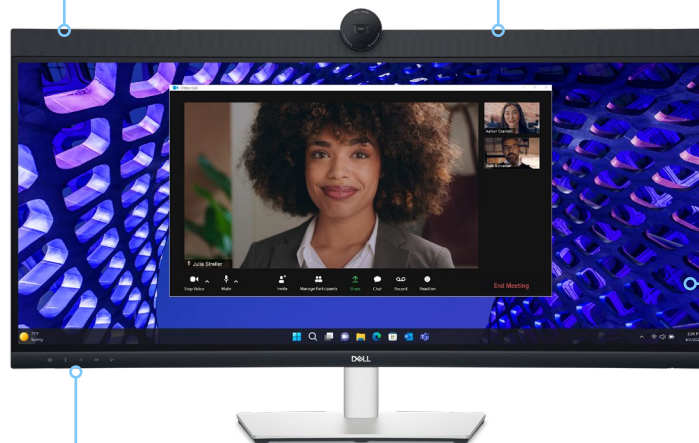

Connect like you're there

This video conferencing monitor is the world's first 34-inch monitor certified for both Microsoft Teams and Zoom.¹

Effortless collaboration

Look your best, always, with an intelligent webcam that includes a 2K QHD Sony STARVIS™ sensor. Experience automatic focus, light adjustments, enhanced visual clarity. Communicate clearly with integrated dual array echo cancellation mics and two 5W speakers.

Connect like you're there

Look great always with an intelligent webcam that includes a 2K QHD Sony STARVIS™ sensor and multi-element lens to deliver crystal clear images.

Collaborate in a curve

34-inch WQHD screen improves your field of view, reduces reflections and creates near-uniform visual focus.

Adjust to your comfort

Tilt, swivel, slant and height adjustable (150mm max).

Connect two PC sources and multitask efficiently with **Picture-by-Picture / Picture-in-Picture** and **KVM** (with **Auto KVM**).

▶ [Click the image or here to explore the Dell 34 Curved Video Conferencing Monitor – P3424WEB.](#)

Connect like you're there

Make the world take notice

The intelligent webcam includes a 2K QHD Sony STARVIS™ sensor and multi-element lens to deliver crystal clear images.