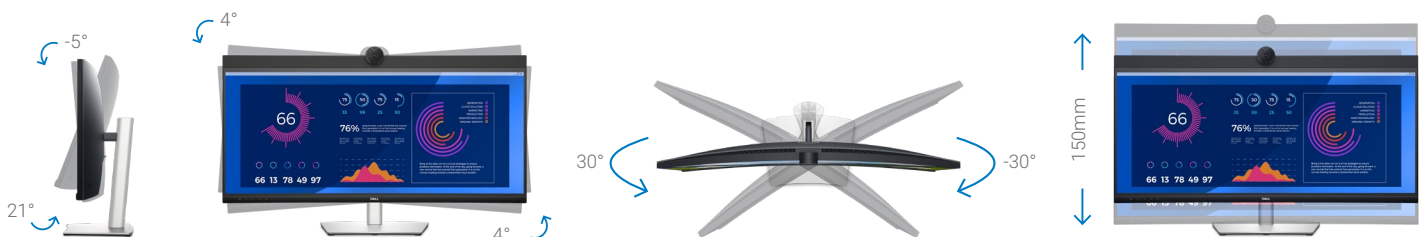

Designed with purpose

The small base and elegant cable management system hides cords within the monitor riser.

Easy-to-use

Navigate the onscreen menu and adjust settings with a convenient joystick control.

Work comfortably

Experience made-for-you comfort by tilting, swiveling, slanting and adjusting the height of your monitor (150mm max).

Dell Display Manager

Improved multitasking

Organize your screen with Easy Arrange and save profiles with Easy Arrange Memory.