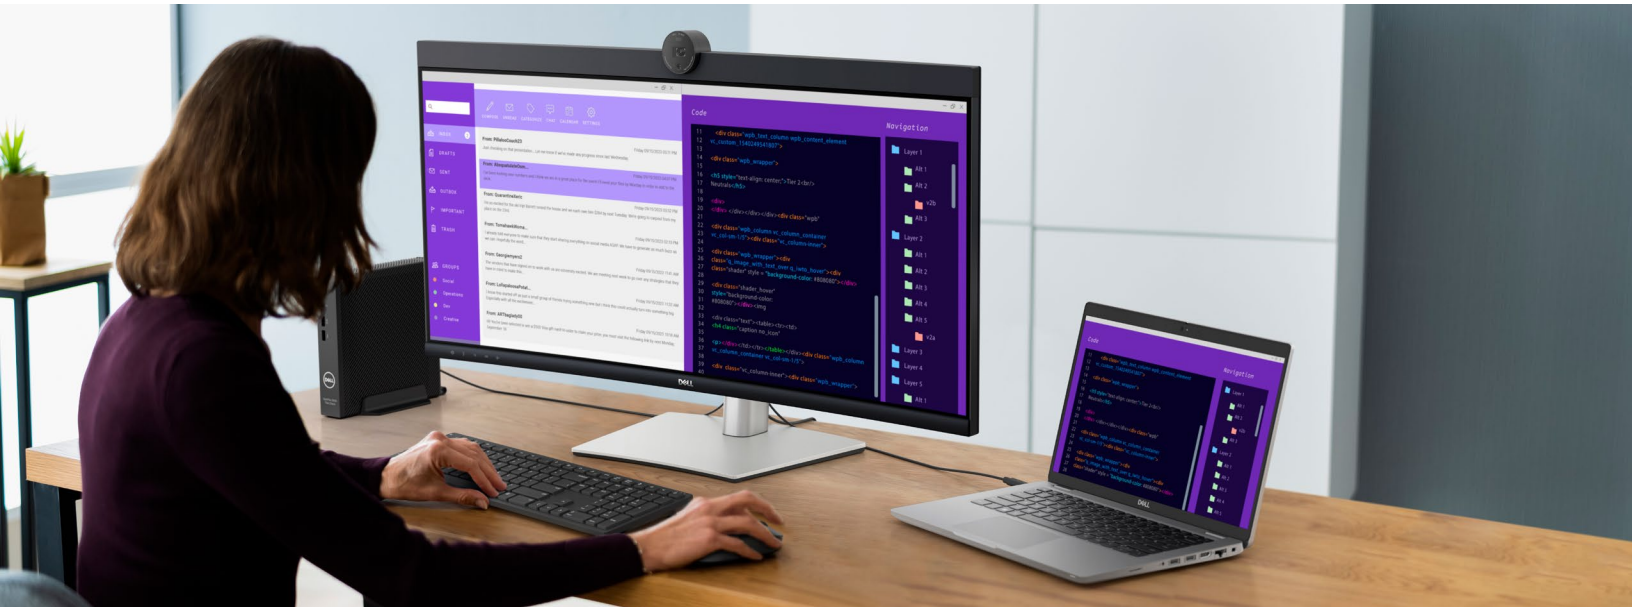

Recommended Accessories

Dell Wireless Headset | WL3024

Experience clear communication with this wireless AI-based noise cancellation headset, designed with a focus on productivity and comfort for all day conferencing.

Dell Pro Wireless Keyboard and Mouse | KM5221W

Elevate productivity with this wireless full size narrow bezel keyboard and ambidextrous mouse combo with up to 36 months¹ battery life.