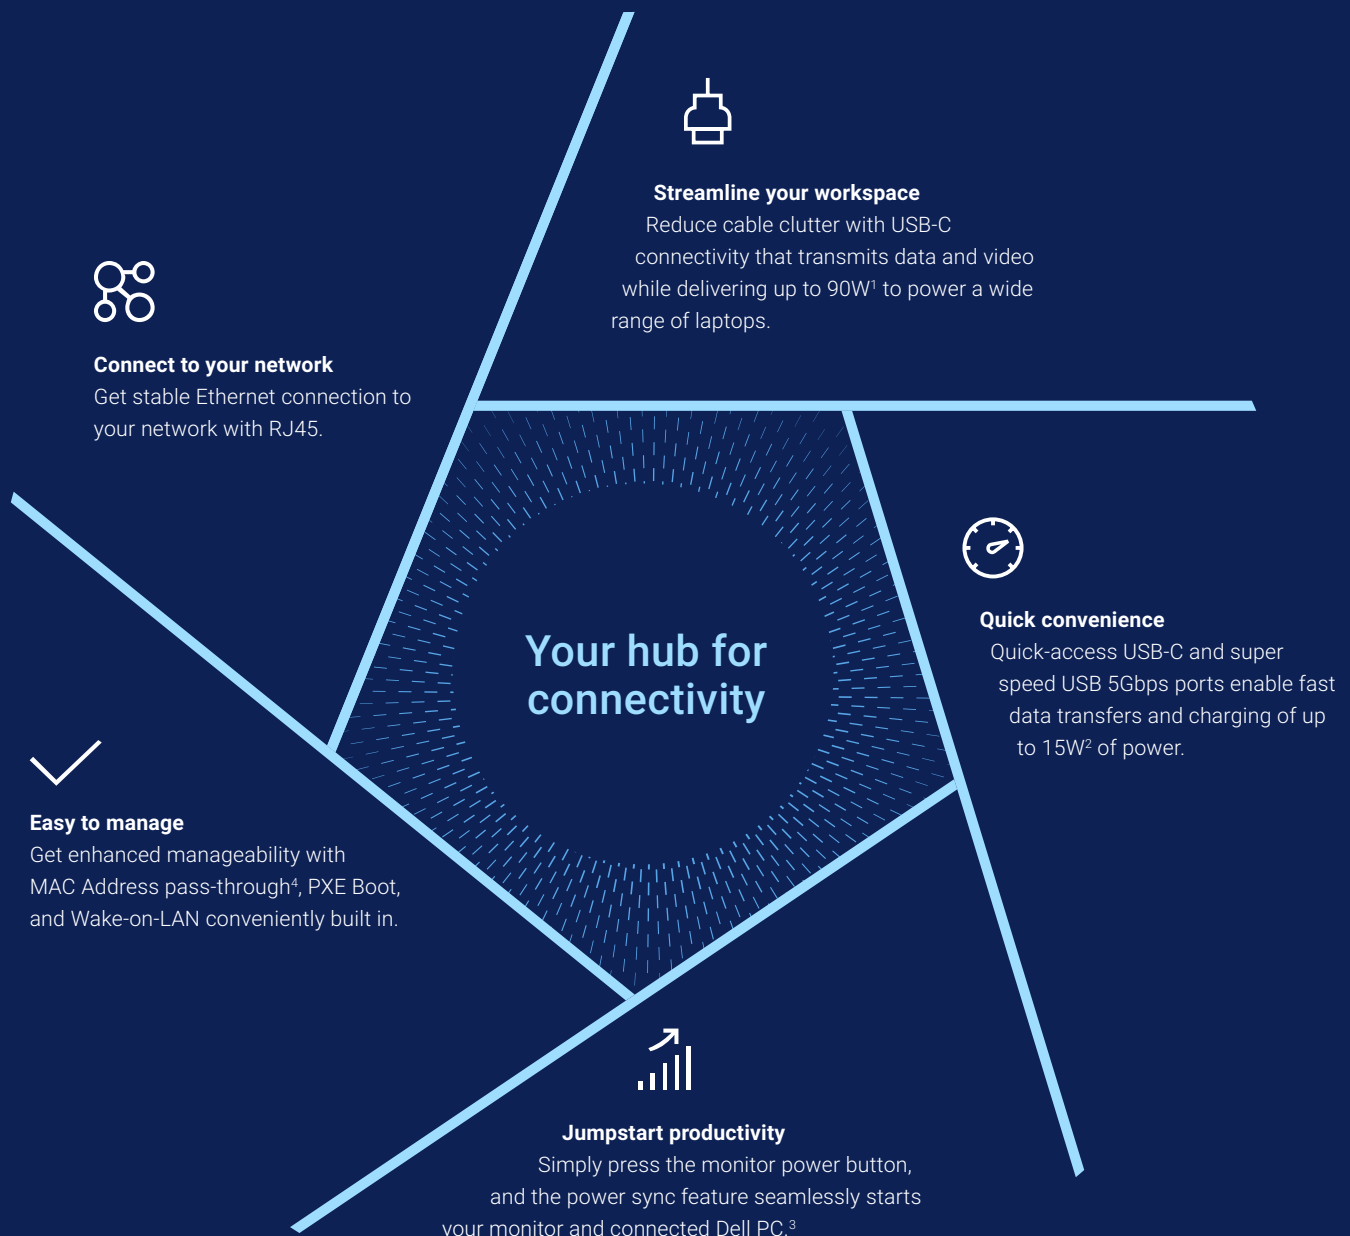

Connectivity that drives productivity

USB-C Hub monitors offer extensive connectivity options including USB-C (up to 90W power delivery), RJ45 for wired Ethernet access, super speed USB for fast data transfers, and more.

¹ Dell adheres to standard USB-C specifications and protocol. Functionality with non-Dell USB-C systems may vary.

² Via quick access USB-C port.

³ The power sync feature on this Dell USB-C Monitor enables start up and wake-on-demand on compatible Dell PCs. Please check your Dell PC to ensure support of this feature.

⁴ MAC Address pass-through functionality is tested to work with most Dell PC systems. Functionality on non-Dell systems may vary.