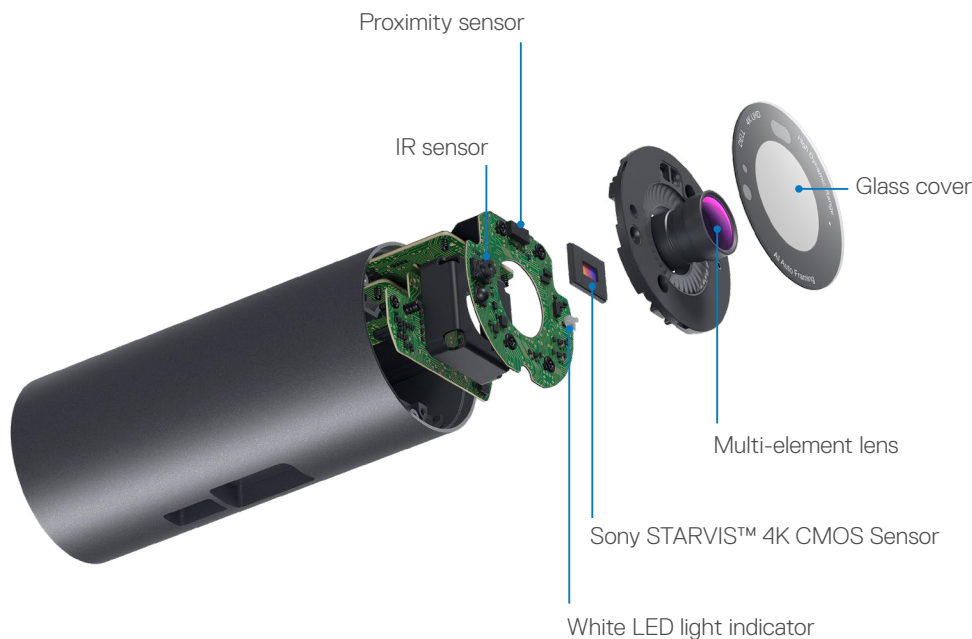

Features & Technical Specifications

Conveniently snap the cover on the lens and keep it protected when not in use. Snap it to the back for safekeeping.